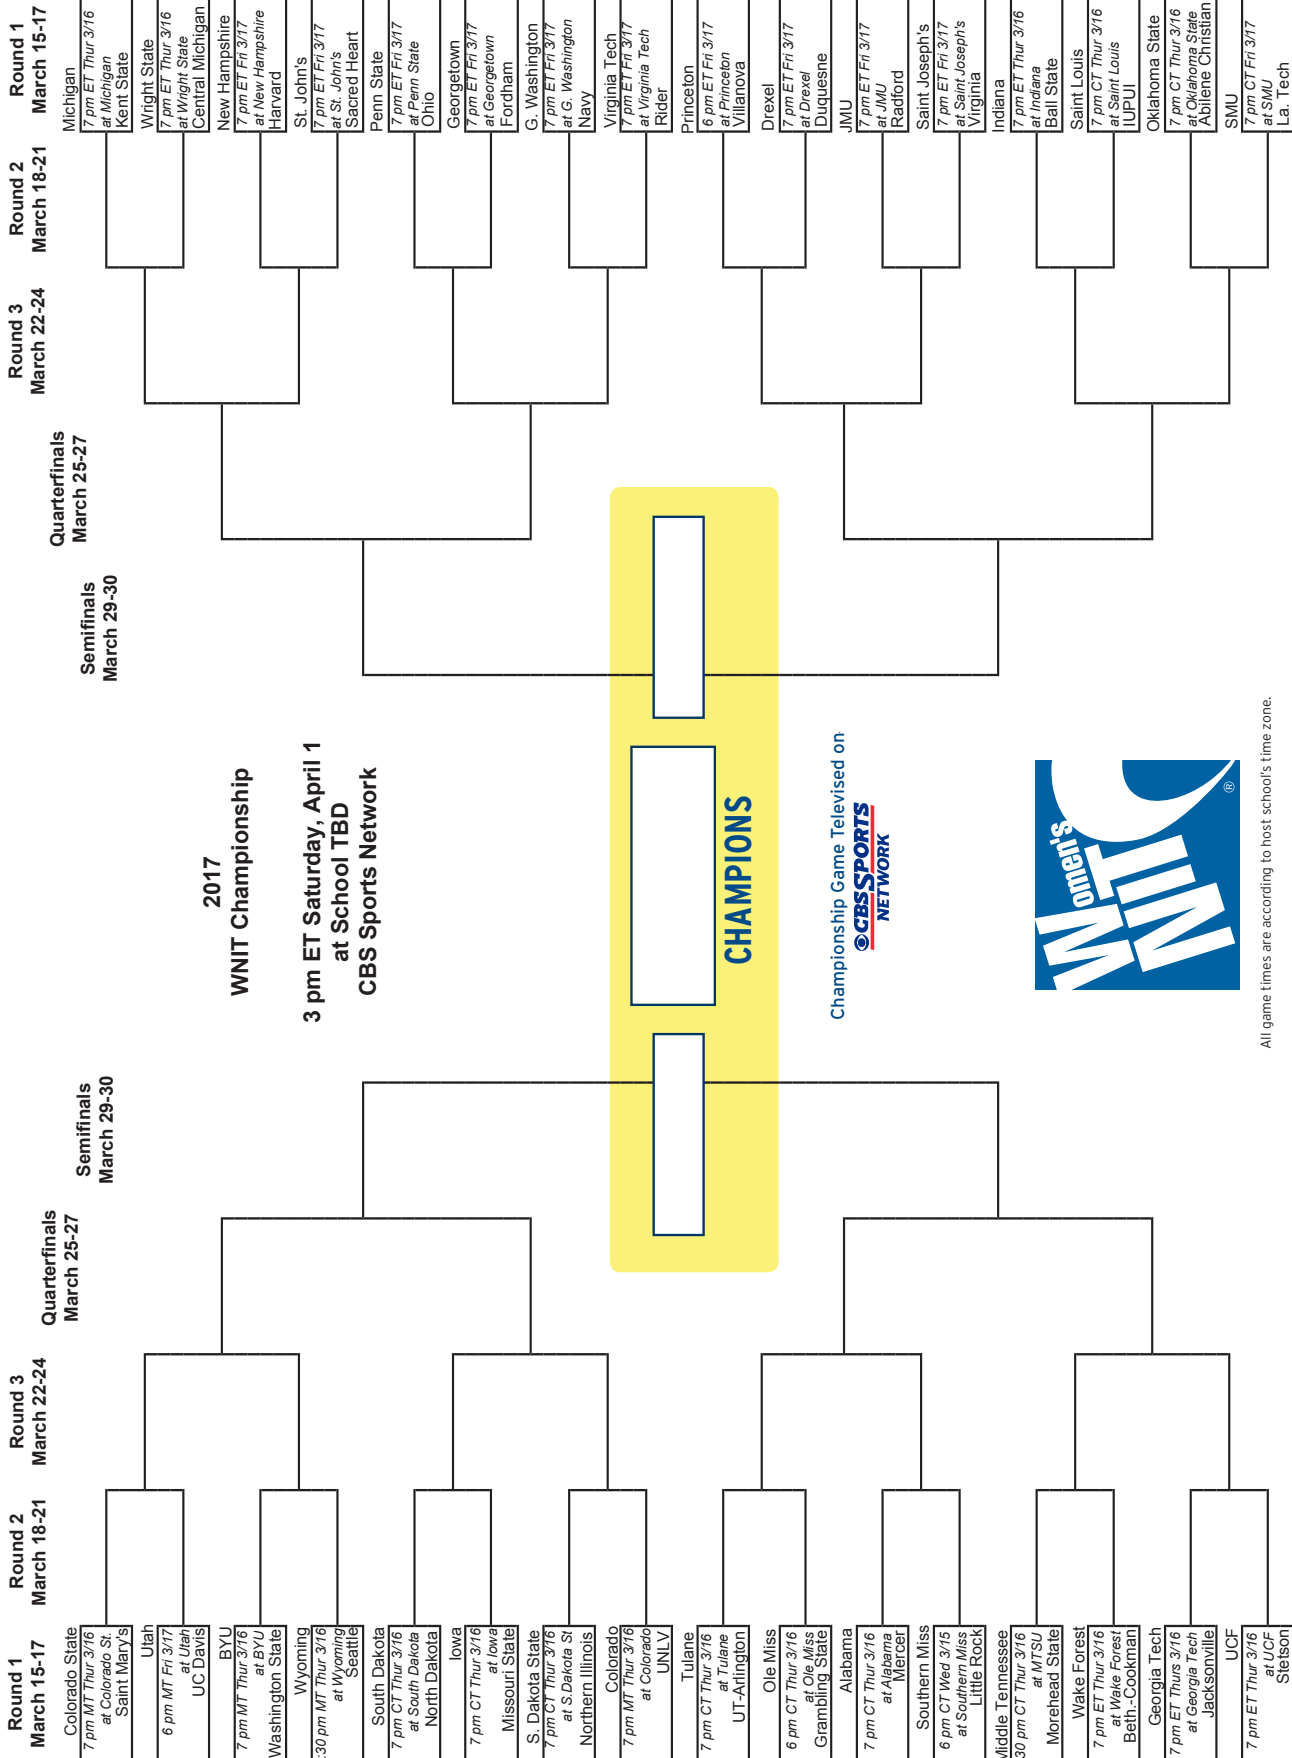

Field Goal Attempts

1. Jackie Stiles (1998-01)	2188
2. Casey Garrison (2009-12)	1748
3. Kari Koch (2002-06)	1604
4. Melody Howard (1991-94)	1527
5. Jeanette Tendai (1983-86)	1468
6. Kenzie Williams (2012-16)	1381
7. Roshonda Reed (1996-99)	1362
8. Tyonna Snow (2013-16)	1318
9. Jenni Lingor (2002-05)	1306
10. Lynn Strubberg (1980-83)	1259

Free Throws

1. Jackie Stiles (1998-01)	852
2. Casey Garrison (09-12)	558
3. Tyonna Snow (2013-16)	495
4. Lisa Davies (1995-98)	436
5. Tara Mitchem (1999-01)	399
6. Jenni Lingor (2002-05)	389
7. Kari Koch (2002-06)	384
8. Christiana Shorter (2010-13)	371
9. Lynn Strubberg (1980-83)	355
10. Kenzie Williams (2012-16)	345

Free Throw Attempts

1. Jackie Stiles (1998-01)	997
2. Tyonna Snow (2013-16)	763
3. Christiana Shorter (2010-13)	671
4. Casey Garrison (2009-12)	656
5. Lisa Davies (1995-98)	574
6. Lynn Strubberg (1980-83)	515
7. Jenni Lingor (2002-05)	485
8. Tara Mitchem (1998-01)	483
9. Kari Koch (2002-06)	448
10. Kenzie Williams (2012-16)	444

Free Throw Percentage

1. K.C. Cowgill (2004-05)	.944
2. Sarah Klaassen (2002-06)	.882
3. Maria Douglass (1986-87)	.860
4. Kari Koch (2002-06)	.857
5. Casey Garrison (2009-12)	.851
6. Jackie Stiles (1998-01)	.850
7. Charity Shira (1991-92)	.839
8. Karly Buer (2011-14)	.831
Jasmine Malone (2009-12)	.831
10. Tara Mitchem (1999-01)	.824

3-Point Field Goals

1. Kari Koch (2002-06)	271
2. Jenni Lingor (2002-05)	265
3. Jaleshia Roberson (2009-12)	262
4. Melody Howard (1991-94)	258
5. Jackie Stiles (1998-01)	221
6. Kenzie Williams (2012-16)	184
7. Liza Freundt (2015-pr.)	170
8. Lexi Hughes (2014-pr.)	165
9. Sarah Klaassen (2002-06)	149
10. K.C. Cowgill (2003-05)	139
Tahnee Balerio (2005-08)	139

3-Point Field Goal Attempts

1. Jaleshia Roberson (2009-12)	779
2. Kari Koch (2002-06)	677
3. Jenni Lingor (2002-05)	632
4. Melody Howard (1991-94)	588
5. Kenzie Williams (2012-16)	517
6. Jackie Stiles (1998-01)	501
7. Liza Freundt (2015-pr.)	498
8. Lexi Hughes (2014-pr.)	454
9. Tahnee Balerio (2005-08)	430
10. Melissa Busby (2007-10)	416

3-Point Percentage

1. K.C. Cowgill (2004-05)	.502
2. Jackie Stiles (1998-01)	.441
3. Melody Howard (1991-94)	.439
4. Jenni Lingor (2002-05)	.419
5. Nicole Lehman (2002-05)	.406
6. Kari Koch (2002-06)	.400
7. Tina Robbins (1991-94)	.391
8. Sarah Klaassen (2002-06)	.377
9. Kaylin Combs (2006)	.376
10. Stephanie Thurman (1993-95)	.374
12. Lexi Hughes (2014-pr.)	.363
17. Liza Freundt (2015-pr.)	.341

Assists

1. Tina Robbins (1991-94)	657
2. Kari Koch (2002-06)	529
3. Casey Garrison (2009-12)	525
4. Amy Nelson (1989-92)	516
5. Secelia Winkfield (1990-93)	455
6. Tahnee Balerio (2005-08)	420
7. Jenni Lingor (2002-05)	386
8. Gail Beck (1981-82)	368
9. Melody Howard (1991-94)	356
10. Erica Vicente (2001-02)	354
22. Lexi Hughes (2014-pr.)	233

Steals

1. Tyonna Snow (2013-16)	352
2. Kari Koch (2002-06)	340
3. Tina Robbins (1991-94)	316
4. Secelia Winkfield (1990-93)	302
5. Casey Garrison (2009-12)	264
6. Carly Deer (1998-01)	260
7. Lisa Davies (1995-98)	241
8. LaTanya Davis (1993-96)	215
9. Kenzie Williams (2012-16)	212
10. Melody Howard (1991-94)	206

Blocked Shots

1. Sharon Zeilmann (1983-87)	221
2. Christiana Shorter (2010-13)	109
3. Tia Mays (2011)	107
4. Breton Wyatt (2006-07)	96
5. Kelly Mago (1985-88)	84
6. Carly Deer (1998-01)	73
7. Tyonna Snow (2013-16)	72
8. Stephanie Busbey (2000-04)	69
9. Casey Garrison (2009-12)	67
Whitney Edie (2010-13)	67
11. Onye Osemenam (2014-pr.)	63
16. Audrey Holt (2015-pr.)	51

2017 Women's National
Invitation Tournament

POSTSEASON WNIT BRACKET

Produced by

All game times are according to host school's time zone.